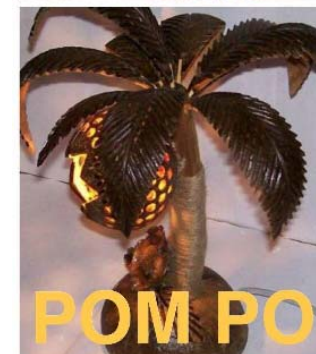

27. UNIICON CO., Ltd.

OSMEP ID	D5893F004392
Type of Product	Lady bag and decorative items
Product Details	cotton bag and lamp from coconut shell
Standard	-
Contact	Adjima Chouysong
E-mail	ajmchs@gmail.com

POM POM collection