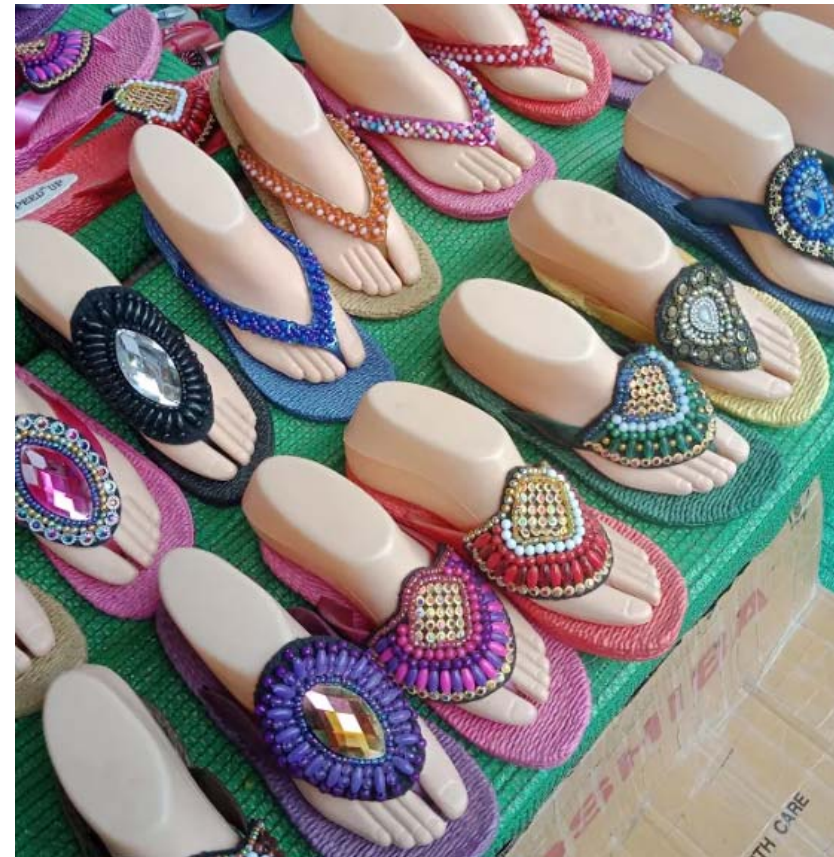

25. ATJ BUSINESS CO.,LTD.

OSMEP ID	A0105561072934
Type of Product	Latex Shoes
Product Details	Latex Shoes
Standard	-
Contact	Acharaporn Kheiwpan
E-mail	a.t.j.business95@gmail.com